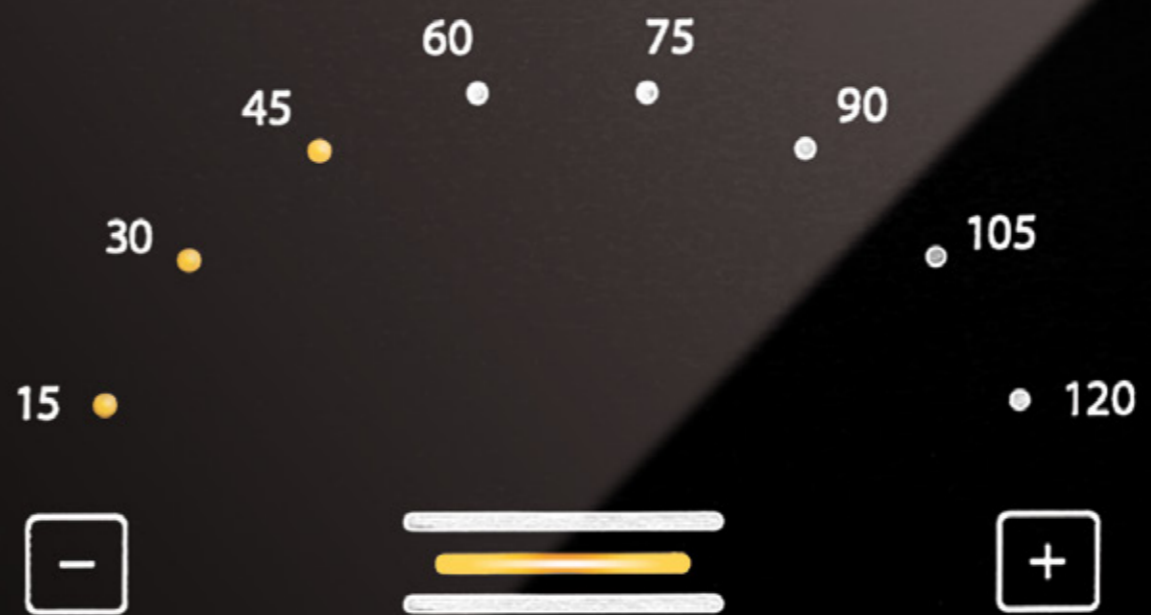

Electric Water Heater Switch

Our exclusive electric water heater glass touch switch provides the finishing "touch" to the elegant Vitrea design experience in your home and office. Vitrea's electric water heater switch acts as a digital timer so you can determine the length of its operation time in 15-minute installments and up to a maximum of two hours. The water heater is memory activated during power shortages.

VITREA

Doorbell Switch

Impress your guests with the exclusive, elegant design of Vitrea's VTouch glass doorbell switch, located at the entrance to your home or office. Laser engraving is offered so that you can display your name on the glass touch doorbell switch. Illuminated by a blue LED light, this switch creates an ambiance of elegance and sophistication. Available in a variety of elegant colors, this switch offers your home and office an added touch of individuality and exclusivity.