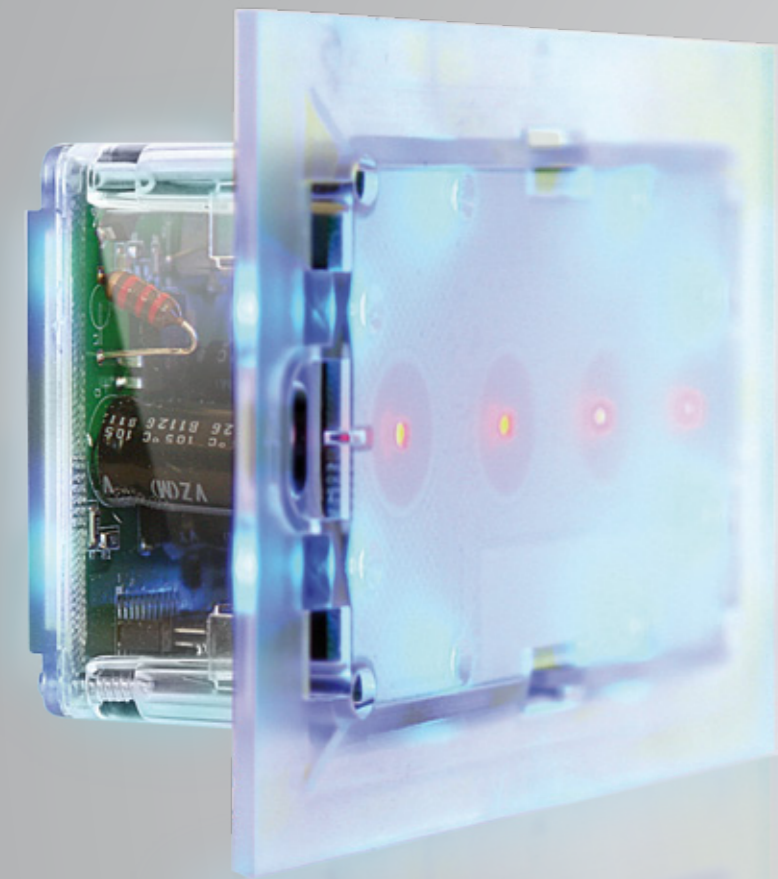

Used to activate up to four sets of blinds or shutters, each switch can also be programmed to operate simultaneously as a regular light switch.

Floating Installation

All of Vitrea's VTouch glass touch electric switches can be installed "floating" above the wall to create a sophisticated appearance in your home or office. A glowing orange LED light indicator informs you when the switch is on.

"Flush" Mount Installation

All of Vitrea's VTouch glass touch electric switches can be installed "flush," evenly lined with the wall to blend in flawlessly and elegantly with your home and office design. A blue LED light surrounds and illuminates the glass touch switch, creating an aura of exclusivity, even in the dark.

"Flush"
Mount

Future Switches
at Your Fingertips

The Intelligence Behind the Elegance

The use of digital electric switch technology has many advantages and offers a variety of new features unavailable with a simple mechanical switch, including: Use of touch technology | Step Relay Light Switch effectively replaces interchange switch | Two predefined lighting presets for dimmer switch | Digital timer for electric water heater switch | Locate switch in the dark with illuminating blue LED light; capability to adjust brightness | Orange LED light indicator informs you when switch is on | Configure touch buttons to work as toggle or push buttons | Configure blinds/shutters touch buttons to operate lights | Easily upgrade VTouch Classic switches to wireless smart home system VTouch Pro